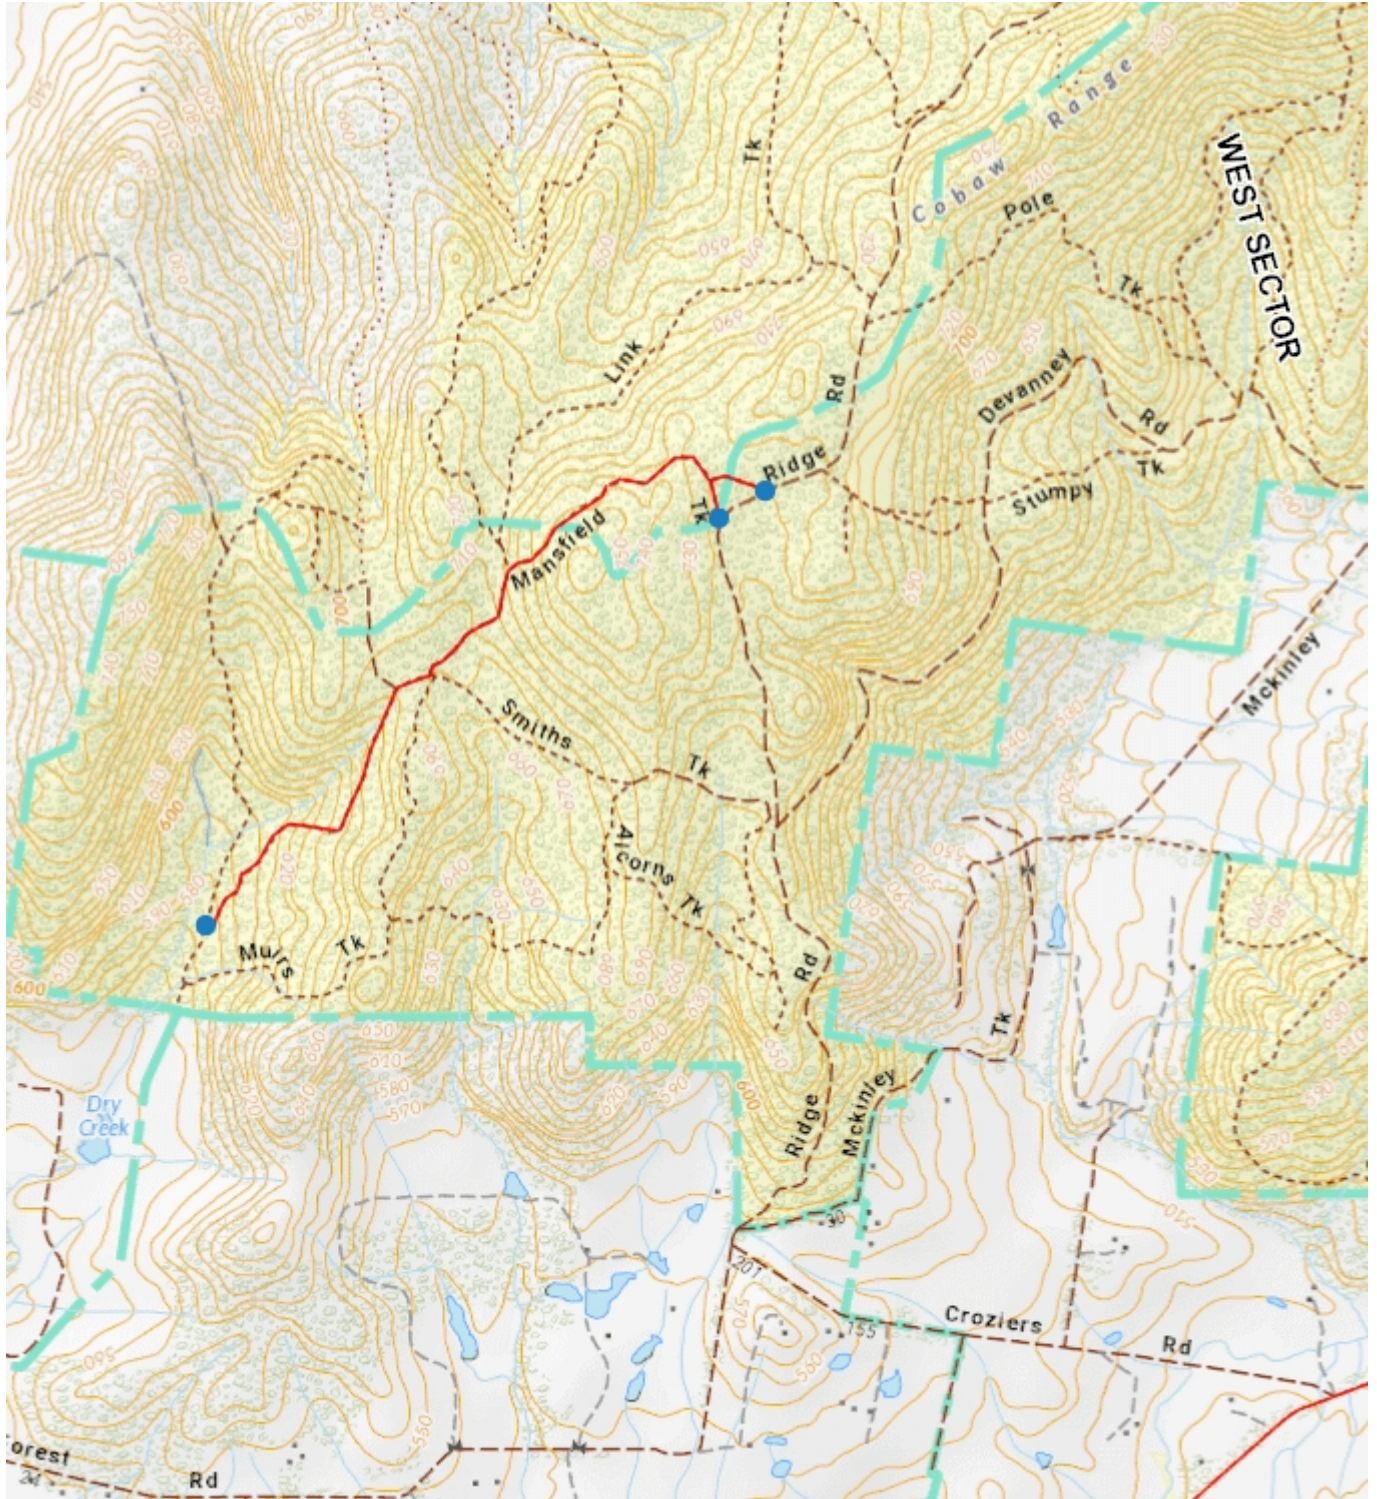

Mansfield Track Cobaw State Forest Advisory Road Closed

Legend

- | | | |
|-----------------------|---------------------|-------------------------------|
| DELWP - CFA Bushfires | ● CONTAINED | ▲ Controlled |
| ◆ Going | ● CONTROLLED | ▲ Completed |
| ◆ Contained | SES Incidents - All | ▲ Clear |
| ◆ Controlled | ▲ New | ◇ MFB |
| CFA Other Incidents | ▲ Assessed | ○ Observations - Point |
| ● GOING | ▲ On Scene | ○ Aerial Ignition - Completed |

Disclaimer: This map is a snapshot generated from Victorian Government data. This material may be of assistance to you but the State of Victoria does not guarantee that the publication is without flaw of any kind or is wholly appropriate for your particular purposes and therefore disclaims all liability for error, loss or damage which may arise from reliance upon it. All persons accessing this information should make appropriate enquiries to assess the currency of the data.